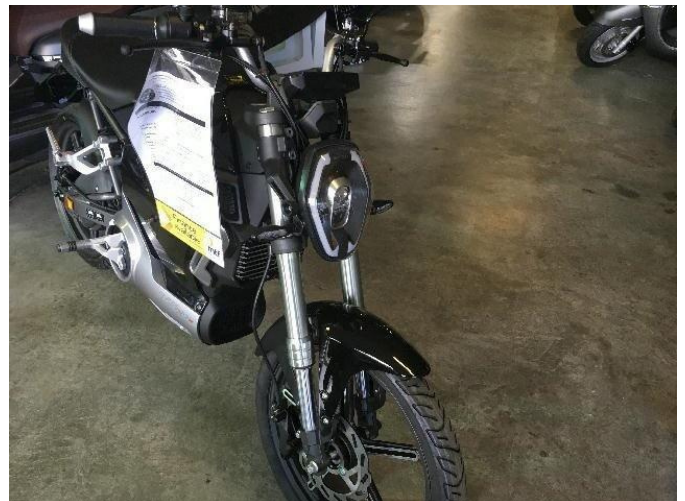

2019 SUPER SOCO TS

\$3,990.00

Year Built	2019
Body Type	Scooter
Colour	Black
Reg Number	++ 298
Engine Size	49cc
Transmission	Automatic

Freight Free Mainfreight deopt to depot

3 colours available Orange,Black,White

**** MOPED CLASSIFICATION - CAN BE RIDDEN ON CAR LICENSE ****

**** BIKES AVAILABLE TO DEMO ****

**** FOUR COLOURS AVAILABLE ****

**** 24 MONTH WARRANTY ****

Experience the electric mobility of her best side, no oil change or refill, no stinking exhaust gases, no noise pollution. The wheel hub engine together developed with BOSCH with a maximum power of 2400 watts

brings the achievement completely without gear or without delay on the street and accelerates you faster than customary petrol engines on maximum speed.

📍 79 Crawford St, CBD, Dunedin 9016

☎ Phone 03 477 0366 (tel:03 477 0366)